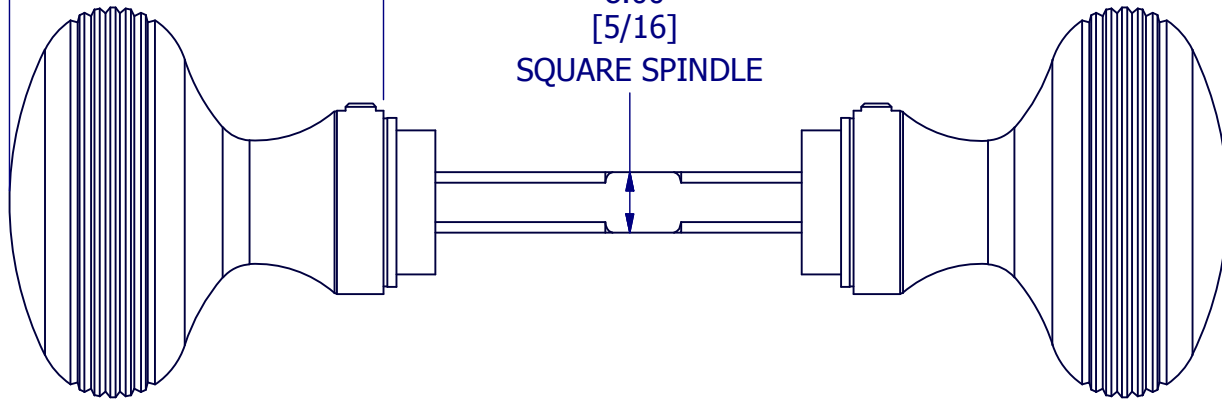

49.00  
[1 15/16]

8.00  
[5/16]  
SQUARE SPINDLE

Ø50.00  
[1 15/16]

A4		DRG No.	P8055-A	PROPERTY OF SAMUEL HEATH ©	DESIGNER	ALI SHAMI
		ISSUE NO.	A	ISSUE DATE	06/12/13	